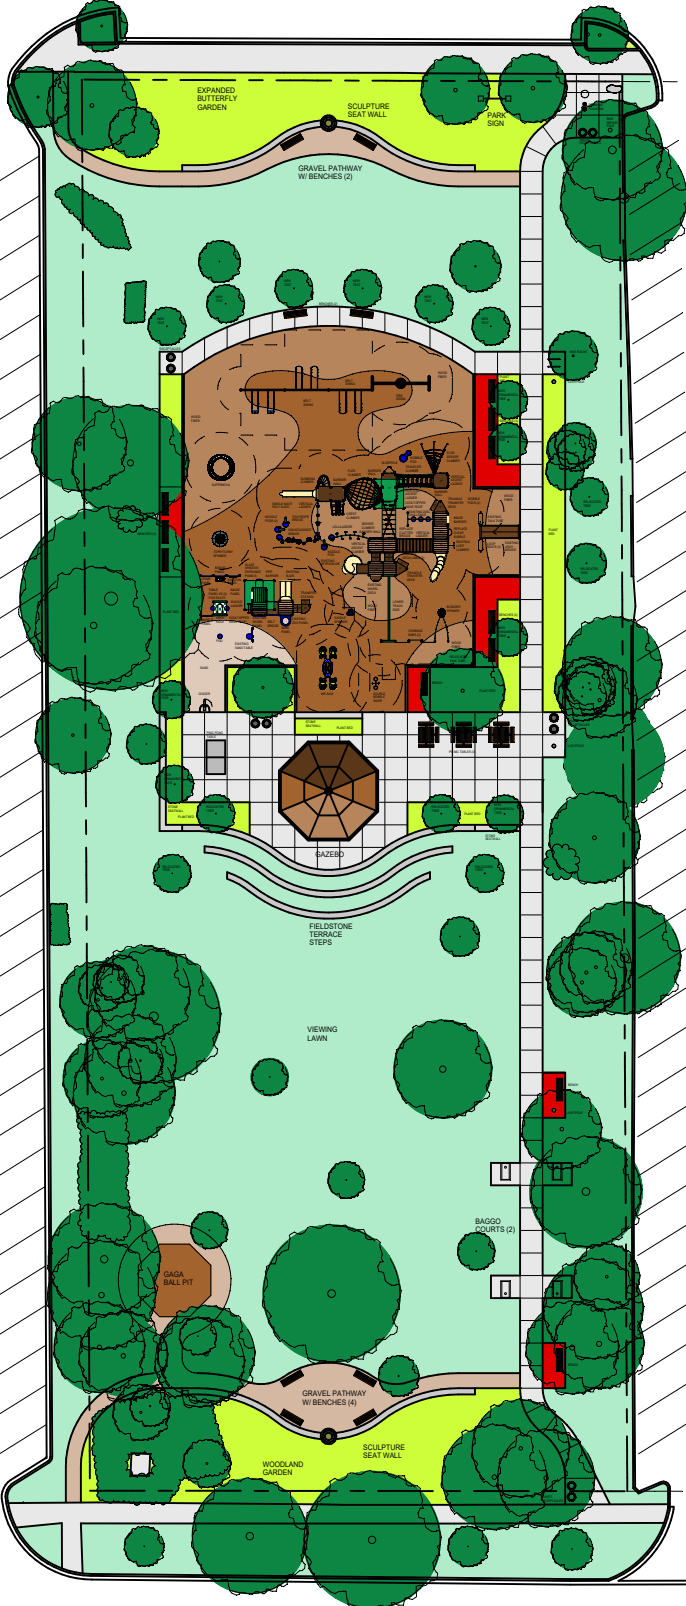

ELM STREET

BIRCH STREET

DWYER COURT

OAK STREET

DWYER PARK
 856 Elm St., Winnetka, IL 60093
 WINNETKA PARK DISTRICT
 SITE PLAN CONCEPT 2 ALTERNATE C
 7/26/2016