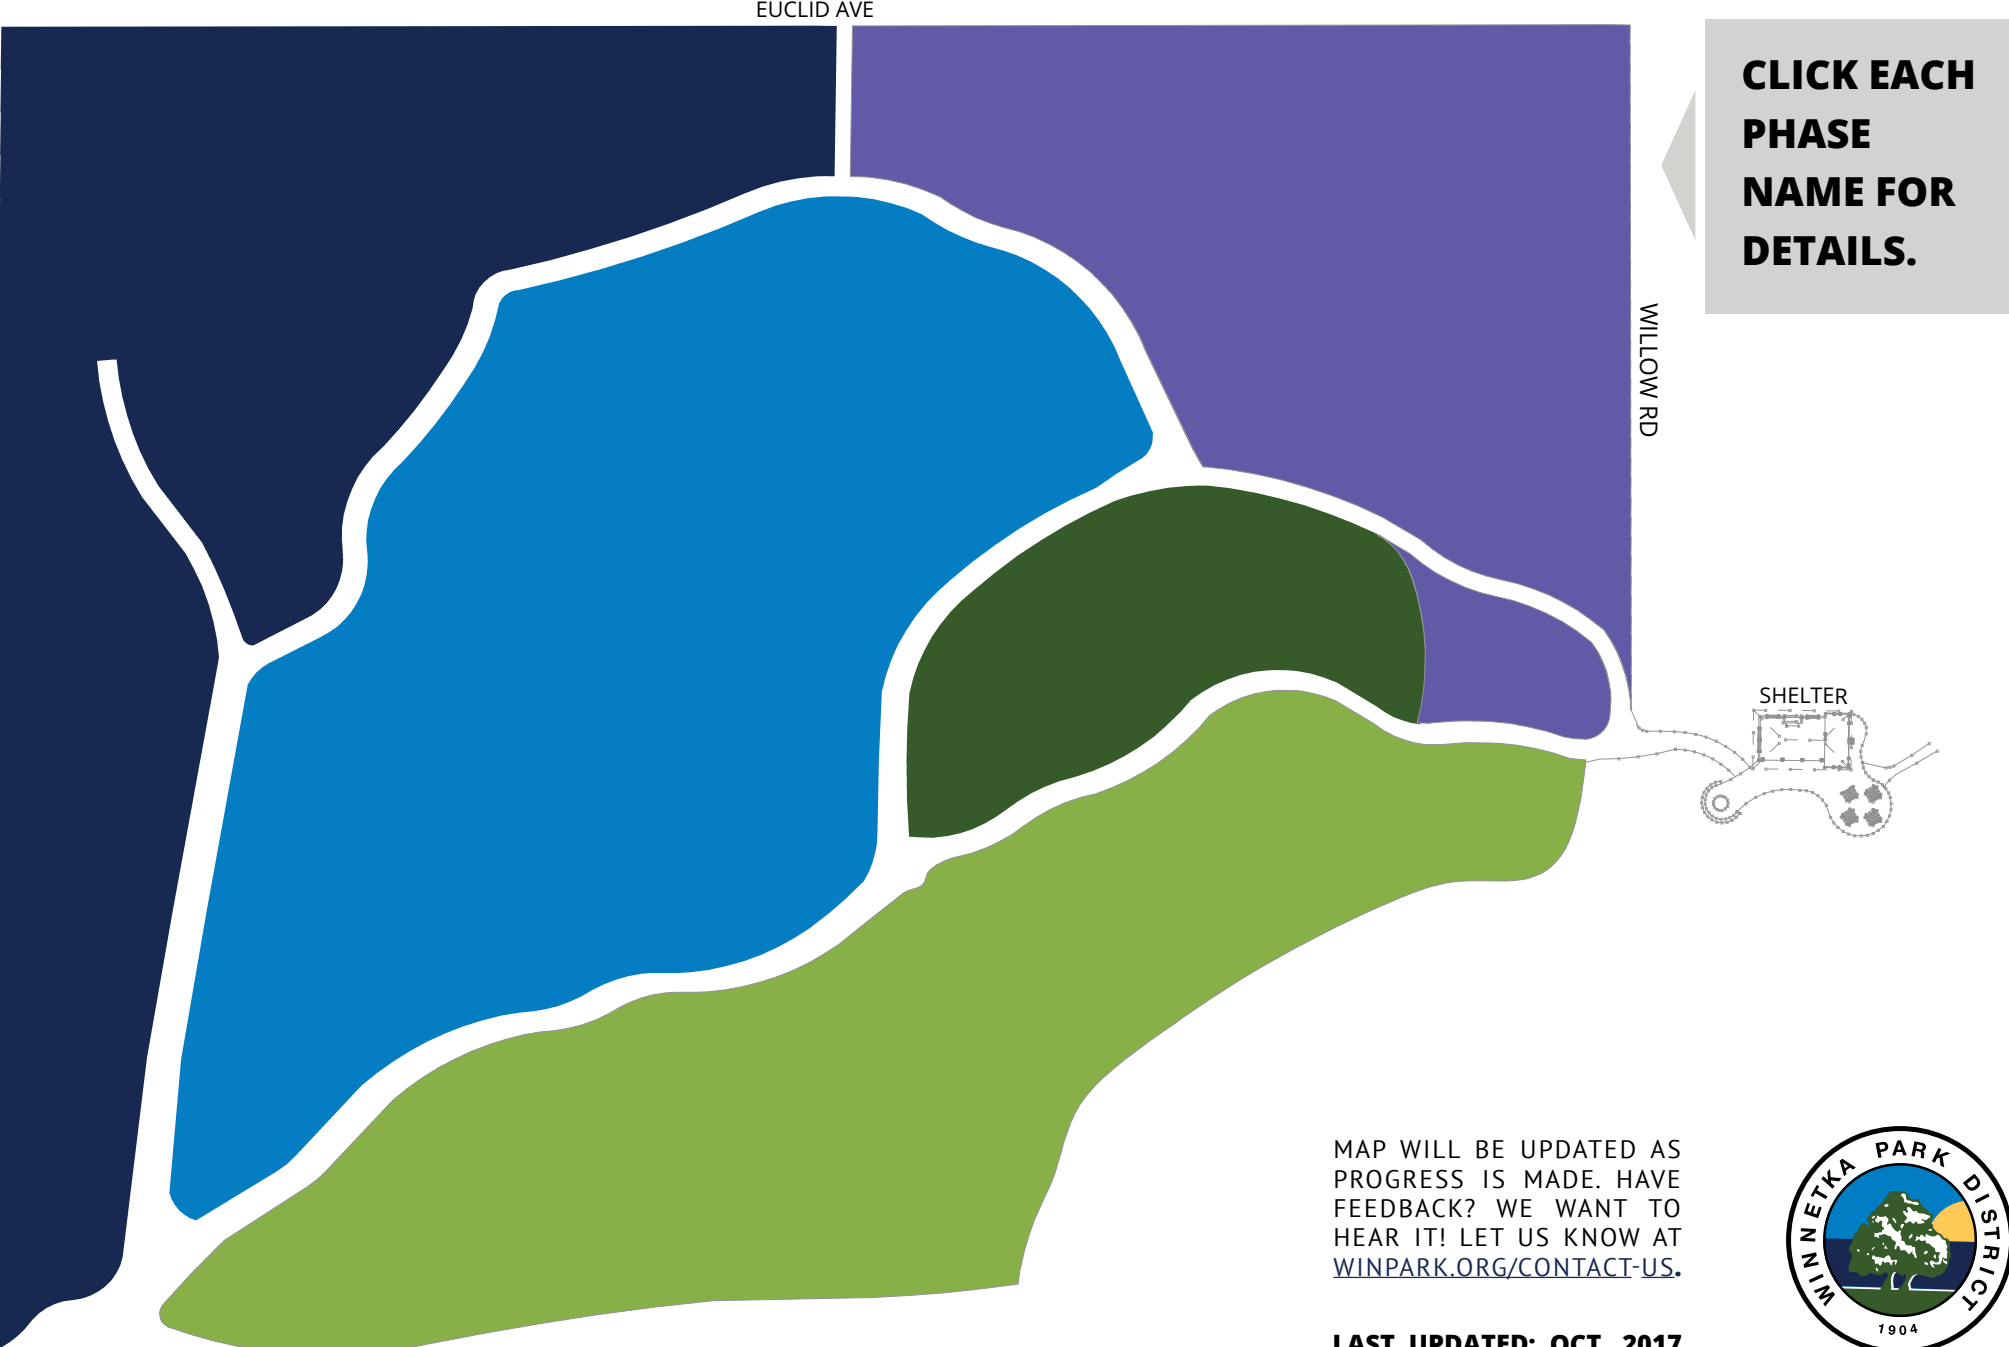

Crow Island Woods Stewardship Plan

MAP WILL BE UPDATED AS PROGRESS IS MADE. HAVE FEEDBACK? WE WANT TO HEAR IT! LET US KNOW AT WINPARK.ORG/CONTACT-US.

LAST UPDATED: OCT. 2017