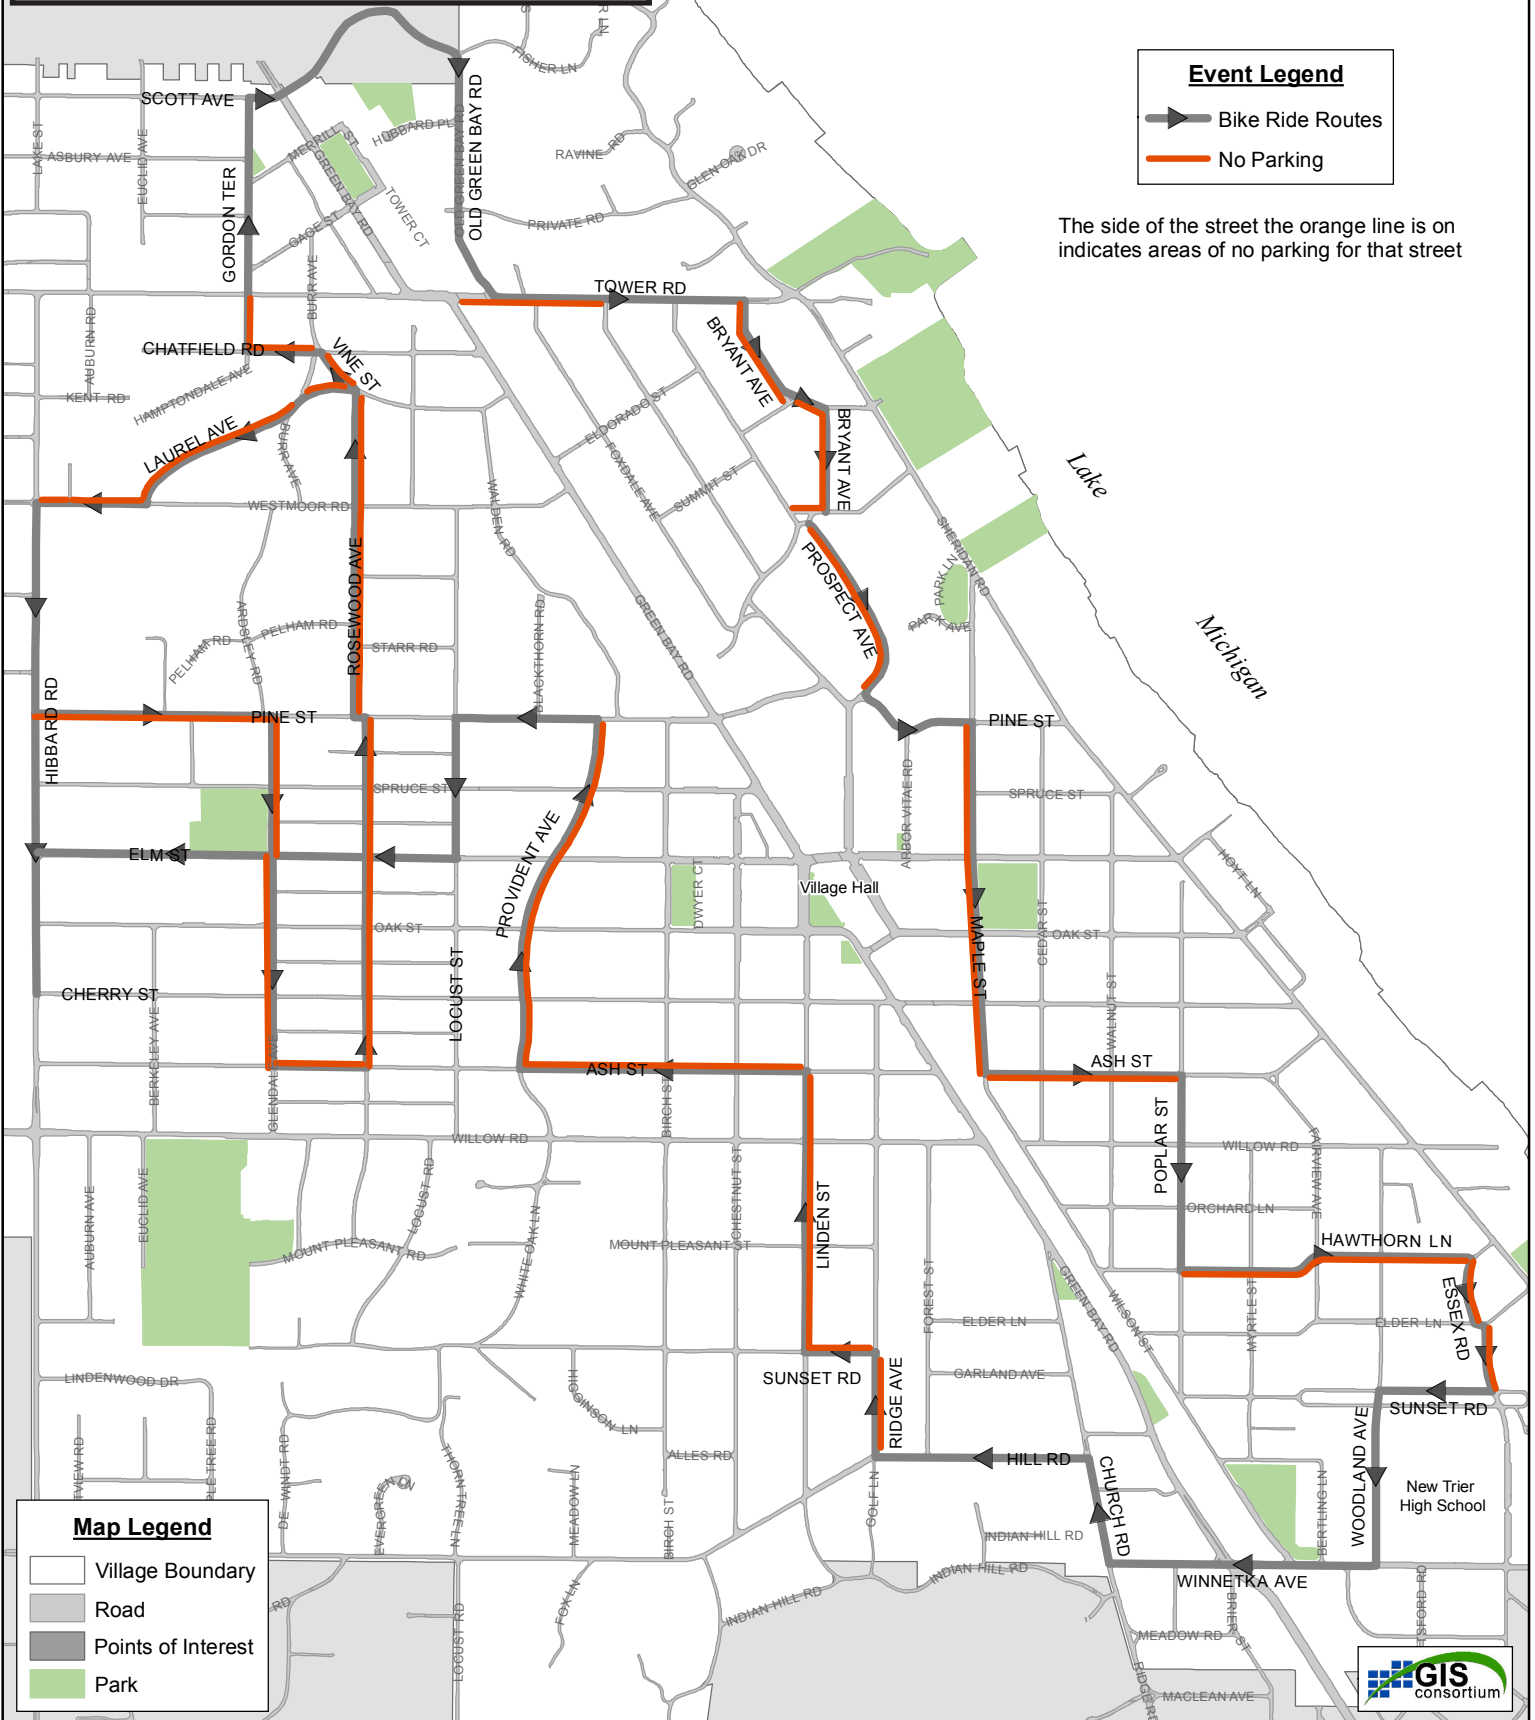

BIKE WINNETKA  
2018

September 29, 2018  
No Parking Map

[www.winpark.org](http://www.winpark.org)

**Event Legend**

- Bike Ride Routes
- No Parking

The side of the street the orange line is on indicates areas of no parking for that street

**Map Legend**

- Village Boundary
- Road
- Points of Interest
- Park